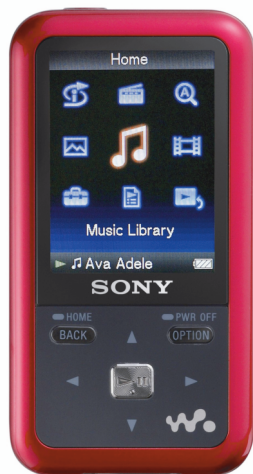

Features

- 2GB Built-in Memory¹ Store up to 1,150 songs² or up to 7H 10M of video³ on your Walkman® Video MP3 player and never be without your entertainment again.
- High Quality Video Playback Playback your favorite videos right on the player using the MPEG 4 profile at 30 frames per second.
- Battery Life With up to 33 hours of audio playback⁷ and up to 8 hours of video playback⁸ you don't have to worry about charging your player.
- 1.8" QVGA LCD Screen⁹ Easily view your movies, photos and music information on the high quality, 320x240 display.
- Compatible with Secure Windows Media Audio³ Giving you more options than ever for downloading and listening to music.
- MP3/WMA/AAC Audio Codec Support³ Supports playback of MP3 and WMA DRM and non-DRM audio files downloaded from multiple sources. Will also support AAC non-DRM content, giving you multiple options for downloading music the way you want.
- 3 Clear Audio Technologies Utilizes 3 Clear Audio Technologies to reproduce crystal clear, CD-quality audio.
 - o Digital Sound Enhancement Engine (DSEE) restores the higher sound frequency lost when creating compressed music files.
 - o Clear Bass enhances the bass sound while minimizing distortion.
 - o Clear Stereo reduces signal leakage from one channel to another.
- FM Tuner with 30 Station Presets Allows you to preset and listen to your favorite radio stations while on the go.
- Time Machine Shuffle¹¹ Shuffle play among songs from a randomly selected year. (Information will come from CD information that is downloaded from the Gracenote CDDB®)
- Music Search Search for music on your Walkman® video player by All Songs, Album, Artist, Genre, Release Year, Folder and Playlists.
- Initial Search Use the first letter of the song, album or artist to easily find the music you are looking for.
- Bi-Directional LCD Display Watch your videos and view your photographs either vertically or horizontally by adjusting the screen to the orientation you prefer.