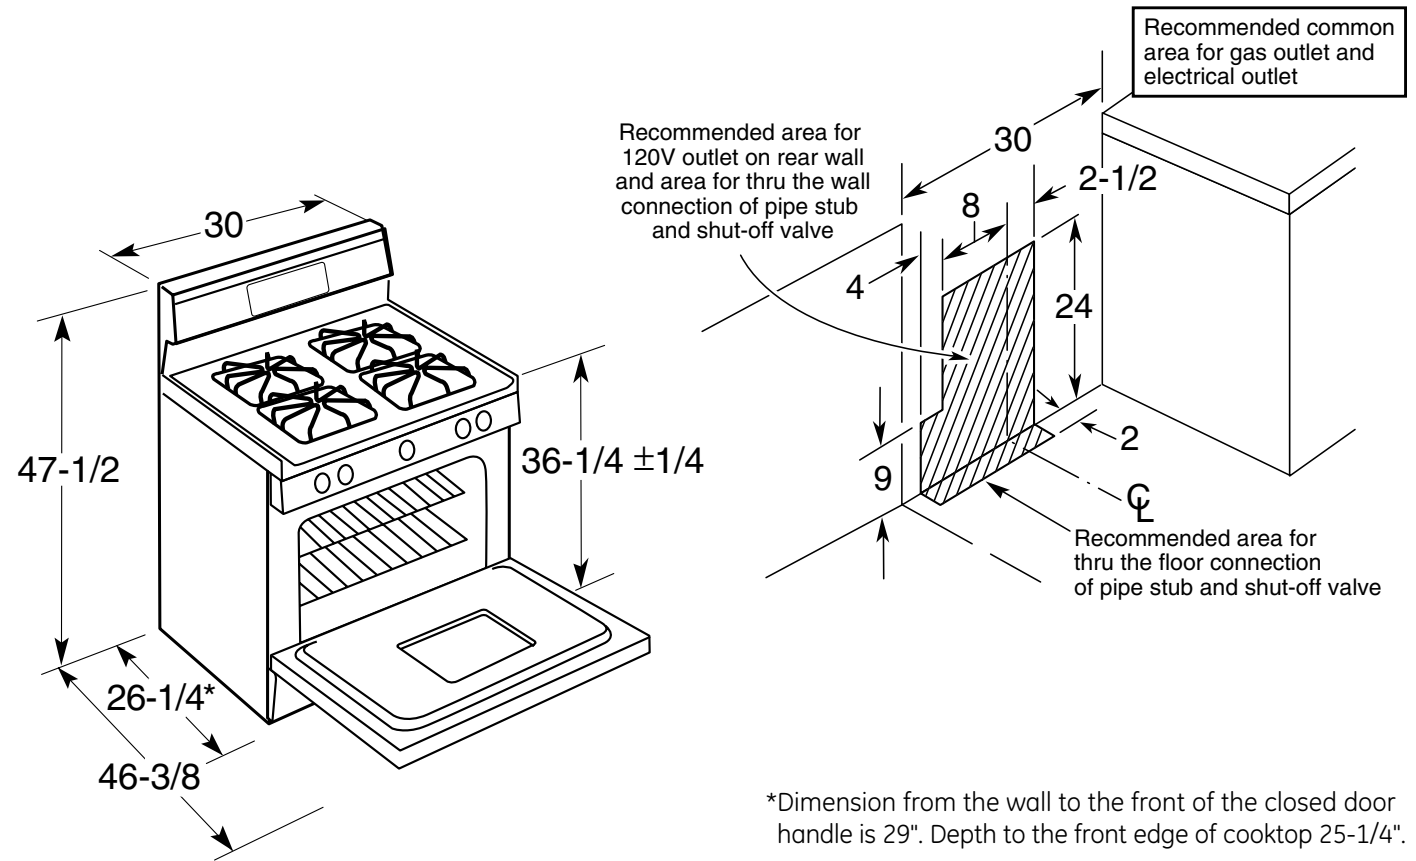

JGBP86SEL

GE® 30" Free-Standing Self-Clean Gas Range

Dimensions and Installation Information (in inches)

Gas Self-Clean Range Anti-Tip Bracket
(Part No. 205C1714P001)

Electrical Rating: 120V, 60Hz, 5A

Installation Information: Before installing, consult installation instructions packed with product for current dimensional data.

*Dimension from the wall to the front of the closed door handle is 29". Depth to the front edge of cooktop 25-1/4".

For answers to your Monogram®, GE Profile™ or GE® appliance questions, visit our website at ge.com or call GE Answer Center® service, 800.626.2000.