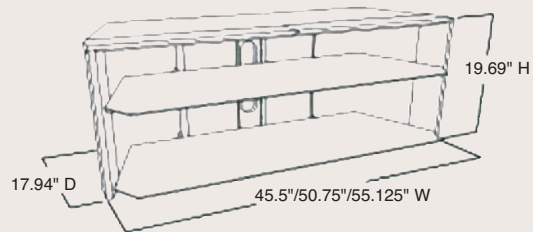

DLP® TV Stands

TR72B

Designed to fit Samsung: HL-T7288 72" DLP®

Key Features

- Oval wire management openings for easy cord access and maintenance
- TV Stand to accommodate 72" DLP® HDTV
- Wide audio storage shelves to accommodate 4 or more components
- Tempered 6mm tinted glass shelves
- Durable high gloss black finish
- Stylish contemporary design
- Easy to assemble with household tools
- Sturdy design with vertical support upright

Net dimensions: (WxHxD)
65.75" x 19.69" x 17.75"
Weight: 106.9 lbs.
UPC: 036725296206

TR500X3B

Adjustable to fit Samsung: (50"/56"/61") DLP® HDTV*

Net dimensions: (WxHxD)
45.5"/50.75"/55.125" x 19.69" x 17.94"
Weight: 76.3 lbs.
UPC: 03672529619

Key Features

- Oval wire management opening for easy cord access and maintenance
- Adjustable TV Stand to accommodate 50", 56" and 61" DLP® HDTV's
- Wide audio storage shelves to accommodate 4 or more components
- Tempered 6mm tinted glass shelves
- Durable high gloss black finish
- Stylish contemporary design
- Easy to assemble with household tools
- Sturdy design with hidden top support channel