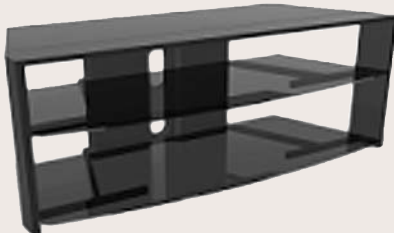

DLP® TV Stands

TR72B

Designed to fit Samsung: HL-T7288 72" DLP®

Key Features

- Oval wire management openings for easy cord access and maintenance
- TV Stand to accommodate 72" DLP® HDTV
- Wide audio storage shelves to accommodate 4 or more components
- Tempered 6mm tinted glass shelves
- Durable high gloss black finish
- Stylish contemporary design
- Easy to assemble with household tools
- Sturdy design with vertical support upright

Net dimensions: (WxHxD)
65.75" x 19.69" x 17.75"
Weight: 106.9 lbs.
UPC: 036725296206

TR500X3B

Adjustable to fit Samsung: (50"/56"/61") DLP® HDTV*

Net dimensions: (WxHxD)
45.5"/50.75"/55.125" x 19.69" x 17.94"
Weight: 76.3 lbs.
UPC: 03672529619

Key Features

- Oval wire management opening for easy cord access and maintenance
- Adjustable TV Stand to accommodate 50", 56" and 61" DLP® HDTV's
- Wide audio storage shelves to accommodate 4 or more components
- Tempered 6mm tinted glass shelves
- Durable high gloss black finish
- Stylish contemporary design
- Easy to assemble with household tools
- Sturdy design with hidden top support channel