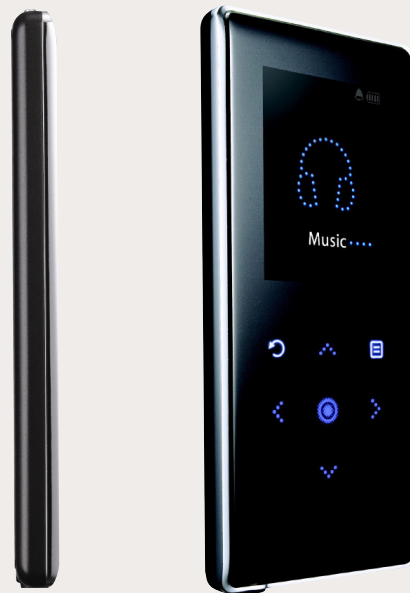

# Samsung K3

Ultra-Slim Portable Digital Audio Player

- Ultra-slim (0.27" wide)
- Durable Flash memory
- 2GB and 4GB available
- Plays MP3 and WMA files
- Subscription service compatible (Janus DRM)
- 1.8" Full Color OLED display
- Light emitting touch pad
- FM Tuner with autoscan and presets
- Displays JPEG Images
- DNSe (Digital Natural Sound Engine)
- Clock
- Li-Poly rechargeable battery
- Playback time - up to 20 hours
- Screensavers - analog clock, jpeg slideshow and animations
- Sleep timer and auto-off function
- 15 different languages

The Samsung K3 is the slimmest subscription-enabled MP3 player on the market. The K3 uses Samsung's OLED display with a light emitting touch-pad, a combination that has garnered critical acclaim for the Samsung K5. Also enjoy FM and photo slideshows.

# Samsung K3