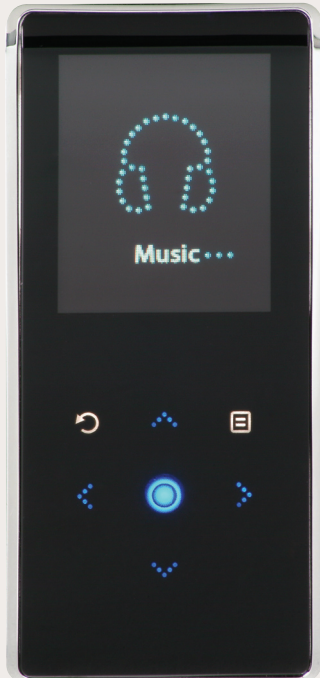

# Samsung K3

Ultra-Slim Portable Digital Audio Player

- Ultra-slim (0.27" wide)
- Durable Flash memory
- 2GB and 4GB available
- Plays MP3 and WMA files
- Subscription service compatible (Janus DRM)
- 1.8" Full Color OLED display
- Light emitting touch pad
- FM Tuner with autoscan and presets
- Displays JPEG Images
- DNSe (Digital Natural Sound Engine)
- Clock
- Li-Poly rechargeable battery
- Playback time - up to 20 hours
- Screensavers - analog clock, jpeg slideshow and animations
- Sleep timer and auto-off function
- 15 different languages

The Samsung K3 is the slimmest subscription-enabled MP3 player on the market. The K3 uses Samsung's OLED display with a light emitting touch-pad, a combination that has garnered critical acclaim for the Samsung K5. Also enjoy FM and photo slideshows.

# Samsung K3