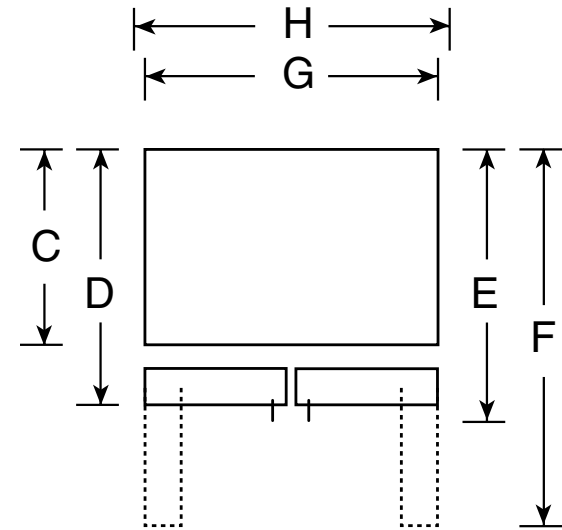

GFSS2HCY

GE® ENERGY STAR® 22.0 Cu. Ft. Bottom-Freezer Drawer Refrigerator

Dimensions and Installation Information (in inches)

Overall Dimensions	Height to top of hinge (in.) A	68-1/2
	Height to top of case (in.) B	67-3/4
	Case depth without door (in.) C	28-1/4
	Case depth less door handle (in.) D	32-1/2
	Case depth with door handle (in.) E	34-7/8
	Depth with fresh food door open 90° (in.) F	46-5/8
	Width (in.) G	33
Air Clearances	Width with door open 90° inc. door handle (in.) H	40-3/8
	Each side (in.)	1/8
	Top (in.)	1
	Back (in.)	3/4

For answers to your Monogram®, GE Profile™ or GE® appliance questions, visit our website at ge.com or call GE Answer Center® service, 800.626.2000.

imagination at work

GFSS2HCY

GE® ENERGY STAR® 22.0 Cu. Ft. Bottom-Freezer Drawer Refrigerator