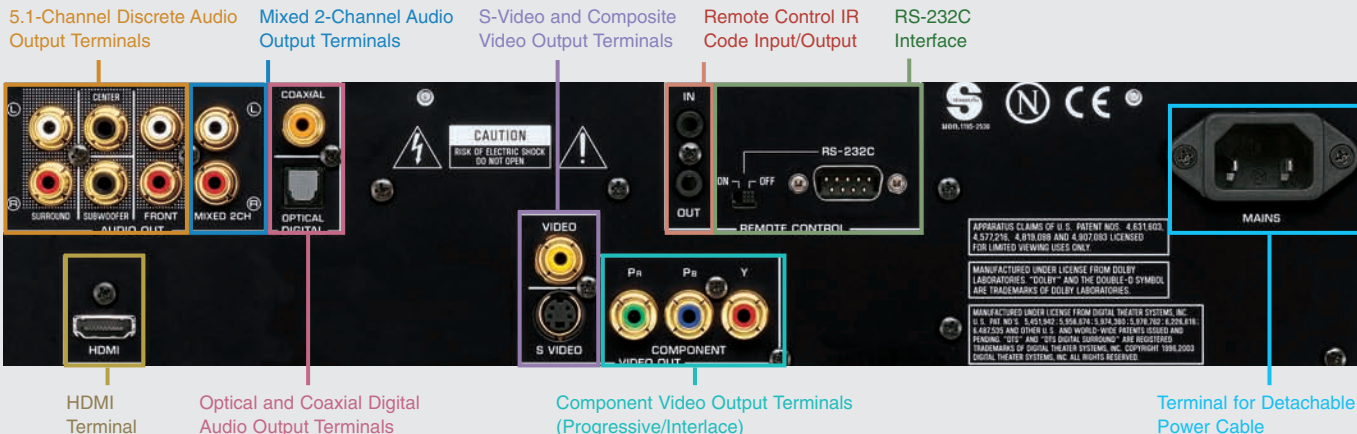

DVD-S2700BL Extensive Connections

* Only compatible with discs that have been finalized when recording is completed. Some discs may not play due to disc characteristics or recording conditions.
** Includes recorded in VR format.
• HDMI, the HDMI logo and High-Definition Multimedia Interface are trademarks or registered trademarks of HDMI Licensing LLC • "DCDi" is a trademark of Faroudja, a division of Genesis Microchip Inc. • NSV is a trademark of Analog Devices Inc. • DivX and associated logos are trademarks of DivX, Inc. and are used under license. • Product designs and specifications are subject to change without notice.