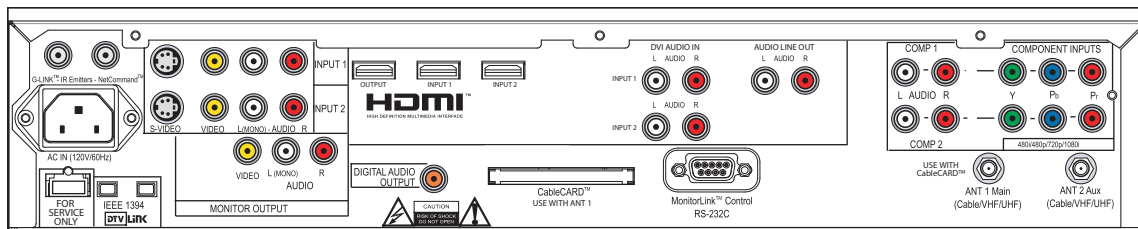

LT-3780

1080p LCD Flat Panel HDTV

TOP

OVERALL DIMENSIONS (Approx.)

Height (w/Base)	Width	Depth (w/Base)	TV Weight
28.49"	37.27"	12.77"	81 lbs

FRONT

BACK PANEL

Note: Illustrations not necessarily to scale.

Descriptions and specifications subject to change without notice. The dimensions are approximate for general information when deciding the locations and placements of the product. When creating a custom-built environment for this product, please take exact measurements from the specific unit to be installed before doing any finished carpentry. When installing the unit, allow for air circulation, ventilation, and variations due to manufacturing tolerances. The cosmetic appearance of the product may vary from that depicted here. Not responsible for typographical or printed errors.