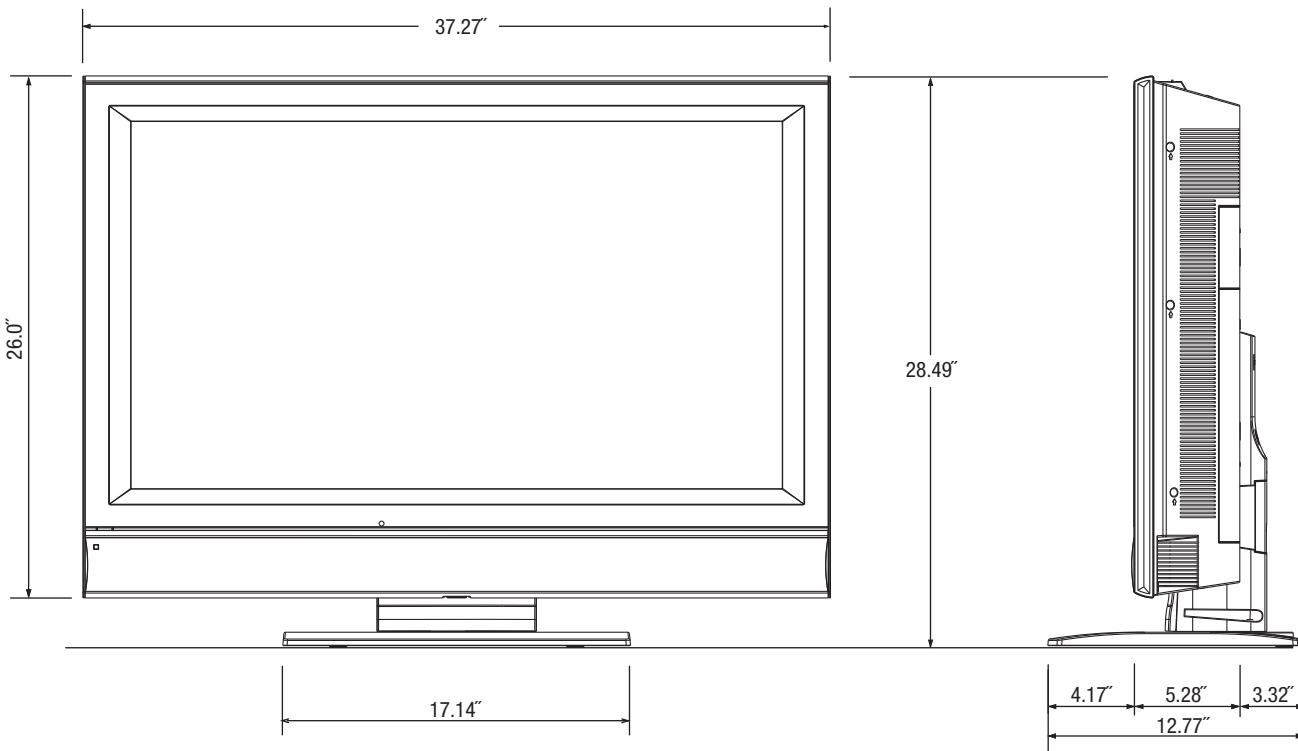

LT-3780

1080p LCD Flat Panel HDTV

TOP

OVERALL DIMENSIONS (Approx.)

Height (w/Base)	Width	Depth (w/Base)	TV Weight
28.49"	37.27"	12.77"	81 lbs

FRONT

BACK PANEL

Note: Illustrations not necessarily to scale.